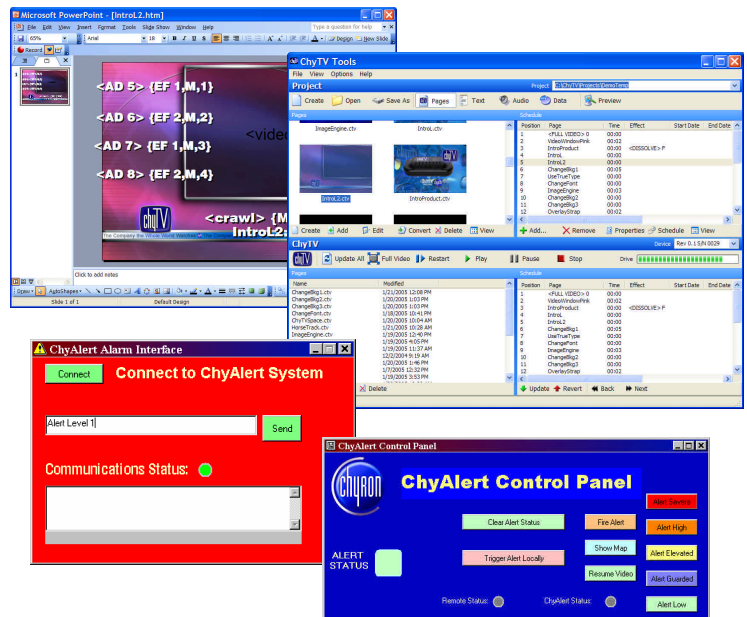

ChyTV Tools / ChyAlert Interfaces

www.ChyTV.com

Email: ChyTV.sales@chyron.com
USA 631 845 3880
EAME +44 118 916 8480
Asia Pacific +1 905 527 2208